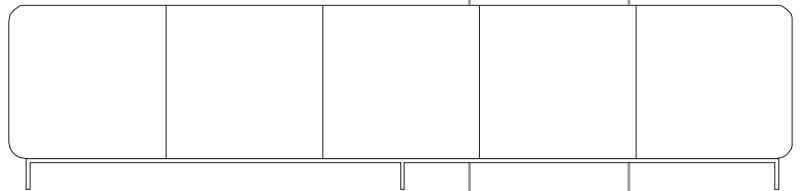

COUP d'Grace Storage

Coup d'Grace media and entertainment console. Multi-functional modern storage at it's best. It is available in 4 standard sizes as well as custom sizes to accommodate any space. This build-as-you-go storage line offers many optional accessories to customize it for use in a dining, living, or bedroom area: removable 16 bottle wine rack, pull-out shelf, drawers, and additional fixed or adjustable shelves. The standard price includes a choice of 4 wood finishes and a solid matte steel base. Customize your look with a hi gloss colored lacquer, brushed or polished stainless steel base and doors from eco-resin, neopolitan bamboo or kirei board. Shown here in white high gloss (water based) lacquer, eco-resin doors and brushed stainless steel base. Completely eco-friendly.

Dimension :

3 door dim. 62"W x 20"D x 24"H

BYPASS SLIDING DOORS, STEEL BASE

42" x 20" x 24"h
includes 2 shelves

82" x 20" x 24"h
includes 6 shelves

62" x 20" x 24"h
includes 4 shelves

102" x 20" x 24"h
includes 8 shelves

INTERIOR DIMENSION
OF EACH COMPARTMENT
19 5/8" w X 18 1/4" d X 18" h

OPTIONAL ACCESSORIES

ADJUSTABLE OR FIXED SHELF

PULL-OUT SHELF

SET OF 2 DRAWERS

16 BOTTLE REMOVABLE
WINE RACK

PREMIUM DOORS

KIREI BOARD
NEOPOLITAN BAMBOO
ECO-RESIN