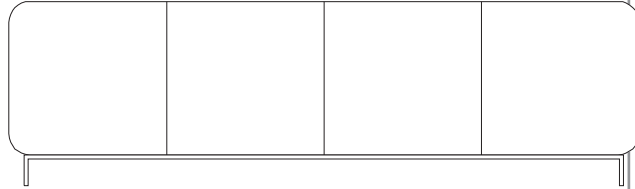

COUP d'Grace Storage

Coup d'Grace media and entertainment console. Multi-functional modern storage at it's best. It is available in 4 standard sizes as well as custom sizes to accommodate any space. This build-as-you-go storage line offers many optional accessories to customize it for use in a dining, living, or bedroom area: removable 16 bottle wine rack, pull-out shelf, drawers, and additional fixed or adjustable shelves. The standard price includes a choice of 4 wood finishes and a solid matte steel base. Customize your look with a hi gloss colored lacquer, brushed or polished stainless steel base and doors from eco-resin, neopolitan bamboo or kirei board. Shown here in white high gloss (water based) lacquer, eco-resin doors and brushed stainless steel base. Completely eco-friendly.

Dimension :

3 door dim. 62"W x 20"D x 24"H

BYPASS SLIDING DOORS, STEEL BASE

42" x 20" x 24"h
includes 2 shelves

82" x 20" x 24"h
includes 6 shelves

62" x 20" x 24"h
includes 4 shelves

102" x 20" x 24"h
includes 8 shelves

INTERIOR DIMENSION
OF EACH COMPARTMENT
19 5/8" w X 18 1/4" d X 18" h

OPTIONAL ACCESSORIES

ADJUSTABLE OR FIXED SHELF

PULL-OUT SHELF

SET OF 2 DRAWERS

16 BOTTLE REMOVABLE
WINE RACK

PREMIUM DOORS

KIREI BOARD
NEOPOLITAN BAMBOO
ECO-RESIN