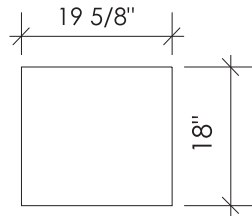

Dimension :

3 door dim. 62"W x 20"D x 24"H

BYPASS SLIDING DOORS, STEEL BASE

42" x 20" x 24"h
includes 2 shelves

82" x 20" x 24"h
includes 6 shelves

62" x 20" x 24"h
includes 4 shelves

102" x 20" x 24"h
includes 8 shelves

INTERIOR DIMENSION
OF EACH COMPARTMENT
19 5/8" w X 18 1/4" d X 18" h

OPTIONAL ACCESSORIES

ADJUSTABLE OR FIXED SHELF

PULL-OUT SHELF

SET OF 2 DRAWERS

16 BOTTLE REMOVABLE
WINE RACK

PREMIUM DOORS

KIREI BOARD
NEOPOLITAN BAMBOO
ECO-RESIN