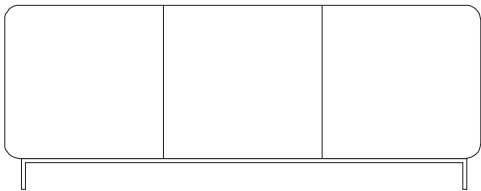

COUP d'Grace Storage

Coup d'Grace media and entertainment console. Multi-functional modern storage at it's best. It is available in 4 standard sizes as well as custom sizes to accommodate any space. This build-as-you-go storage line offers many optional accessories to customize it for use in a dining, living, or bedroom area: removable 16 bottle wine rack, pull-out shelf, drawers, and additional fixed or adjustable shelves. The standard price includes a choice of 4 wood finishes and a solid matte steel base. Customize your look with a hi gloss colored lacquer, brushed or polished stainless steel base and doors from eco-resin, neopolitan bamboo or kirei board. Shown here in white high gloss (water based) lacquer, eco-resin doors and brushed stainless steel base. Completely eco-friendly.

Dimension :

3 door dim. 62"W x 20"D x 24"H

BYPASS SLIDING DOORS, STEEL BASE

42" x 20" x 24"h
includes 2 shelves

82" x 20" x 24"h
includes 6 shelves

62" x 20" x 24"h
includes 4 shelves

102" x 20" x 24"h
includes 8 shelves

INTERIOR DIMENSION
OF EACH COMPARTMENT
19 5/8" w X 18 1/4" d X 18" h

OPTIONAL ACCESSORIES

ADJUSTABLE OR FIXED SHELF

PULL-OUT SHELF

SET OF 2 DRAWERS

16 BOTTLE REMOVABLE
WINE RACK

PREMIUM DOORS

KIREI BOARD
NEOPOLITAN BAMBOO
ECO-RESIN